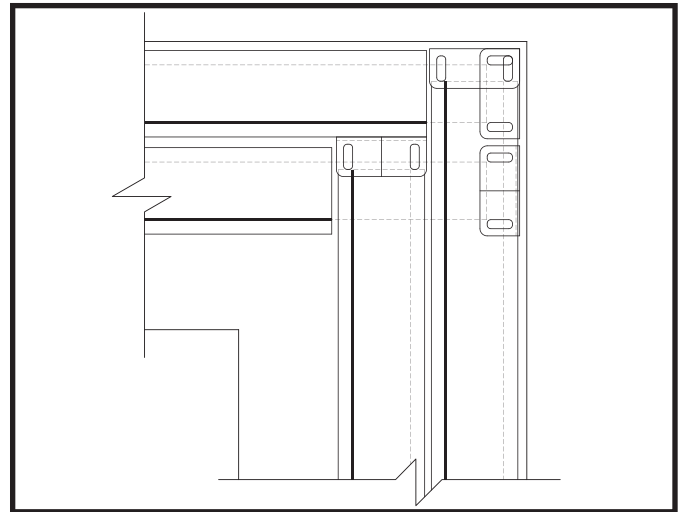

**Inside Corner Double
Rollershades Stacked
and Overlapped 2 Reverse Roll
Blackout Shades. Light Gap
+/- 3/4" 3 Brackets and
One Extended Bracket**

SolarShadingSystems® | automating natural light

3000 Airway Avenue Costa Mesa, CA 92626 Ph: (714) 556-6055 Fax: (714) 556-6054