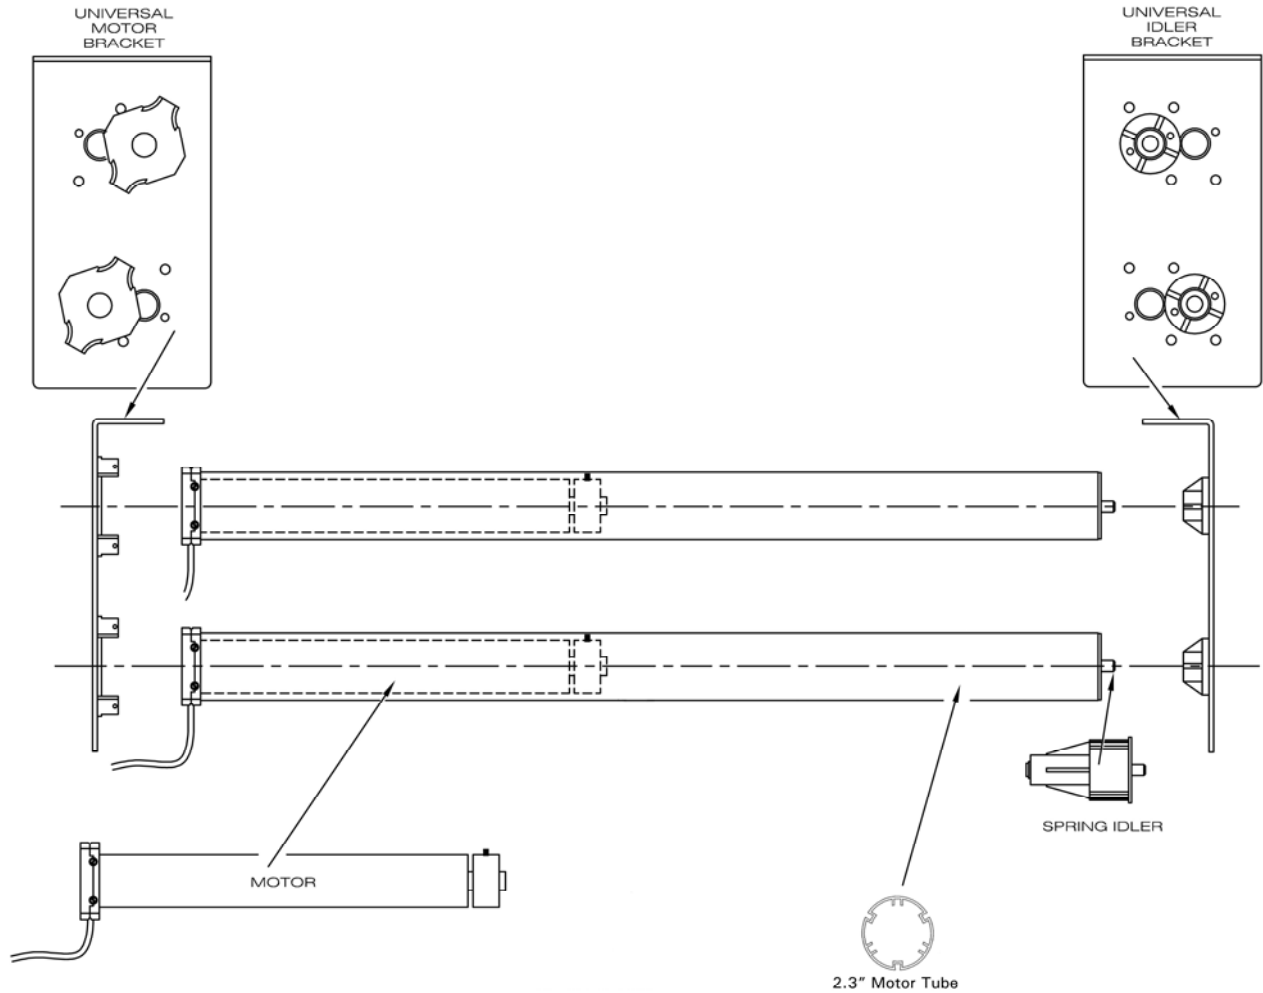

Product Cut Sheet: Dual Motorized Shade System

This type of roller shade allows installation of a sunscreen shade and a room darkening shade on a single mounting bracket providing both light filtering and light blocking. The compact design of this bracket permits two shades to fit in a smaller room projection than two individually installed shades on the same window.

Dual AC Motorized Roller Shade System without Fascia Valance

Product Cut Sheet: Dual Motorized Shade System

This type of roller shade allows installation of a sunscreen shade and a room darkening shade on a single mounting bracket providing both light filtering and light blocking. The compact design of this bracket permits two shades to fit in a smaller room projection than two individually installed shades on the same window.

Dual AC Motorized Roller Shade System with 7 1/2" Square Fascia Valance