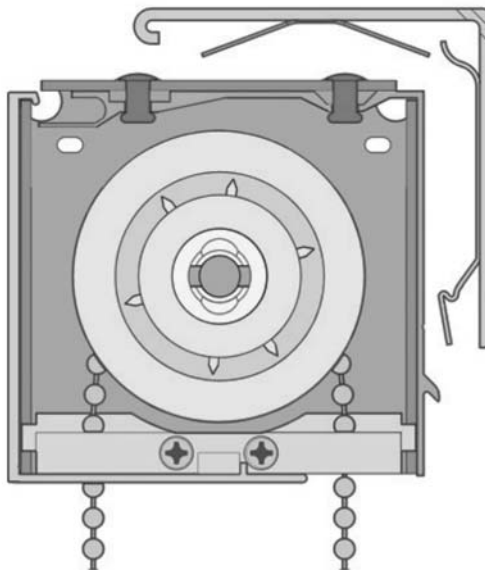

Product Cut Sheet: Chain Operated Clutch with Front & Back Fascia

Clutch Shade with 3" or 4" Front & Back Fascia Valance
- Available with either Square or Round Front Fascia

Fascia Chain Guide Installation

Fascia End Cap Installation

Product Cut Sheet: Chain Operated Clutch with Front & Back Fascia

Square Fascia Valance

Round Fascia Valance

Square Front Fascia with optional Back Fascia – Profile Detail

Round Front Fascia with optional Back Fascia – Profile Detail