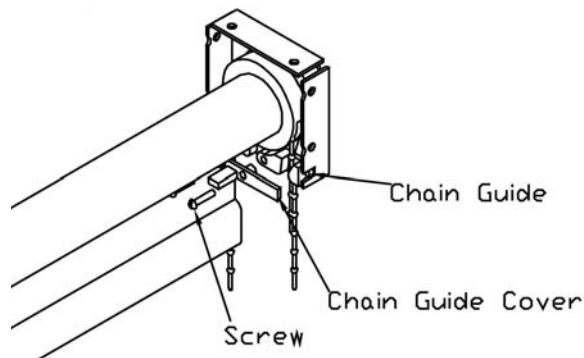

Product Cut Sheet: Chain Operated Clutch with Front & Back Fascia

Clutch Shade with 3" or 4" Front & Back Fascia Valance
- Available with either Square or Round Front Fascia

Fascia Chain Guide Installation

Fascia End Cap Installation

Product Cut Sheet: Chain Operated Clutch with Front & Back Fascia

Square Fascia Valance

Round Fascia Valance

Square Front Fascia with optional Back Fascia – Profile Detail

Round Front Fascia with optional Back Fascia – Profile Detail