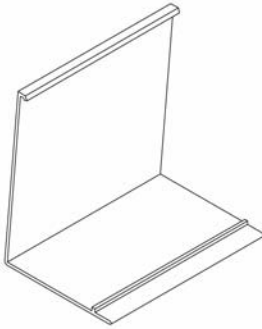

Product Cut Sheet: Chain Operated Clutch with Front & Back Fascia

Clutch Shade with 3" or 4" Front & Back Fascia Valance
- Available with either Square or Round Front Fascia

Fascia Chain Guide Installation

Fascia End Cap Installation

Product Cut Sheet: Chain Operated Clutch with Front & Back Fascia

Square Fascia Valance

Round Fascia Valance

Square Front Fascia with optional Back Fascia – Profile Detail

Round Front Fascia with optional Back Fascia – Profile Detail