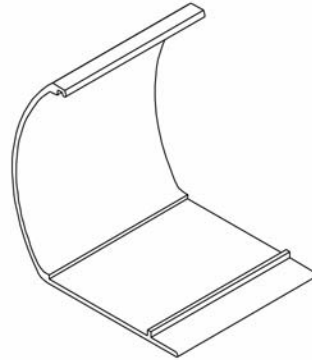

Product Cut Sheet: Chain Operated Clutch with Front & Back Fascia

Clutch Shade with 3" or 4" Front & Back Fascia Valance
- Available with either Square or Round Front Fascia

Fascia Chain Guide Installation

Fascia End Cap Installation

Product Cut Sheet: Chain Operated Clutch with Front & Back Fascia

Square Fascia Valance

Round Fascia Valance

Square Front Fascia with optional Back Fascia – Profile Detail

Round Front Fascia with optional Back Fascia – Profile Detail