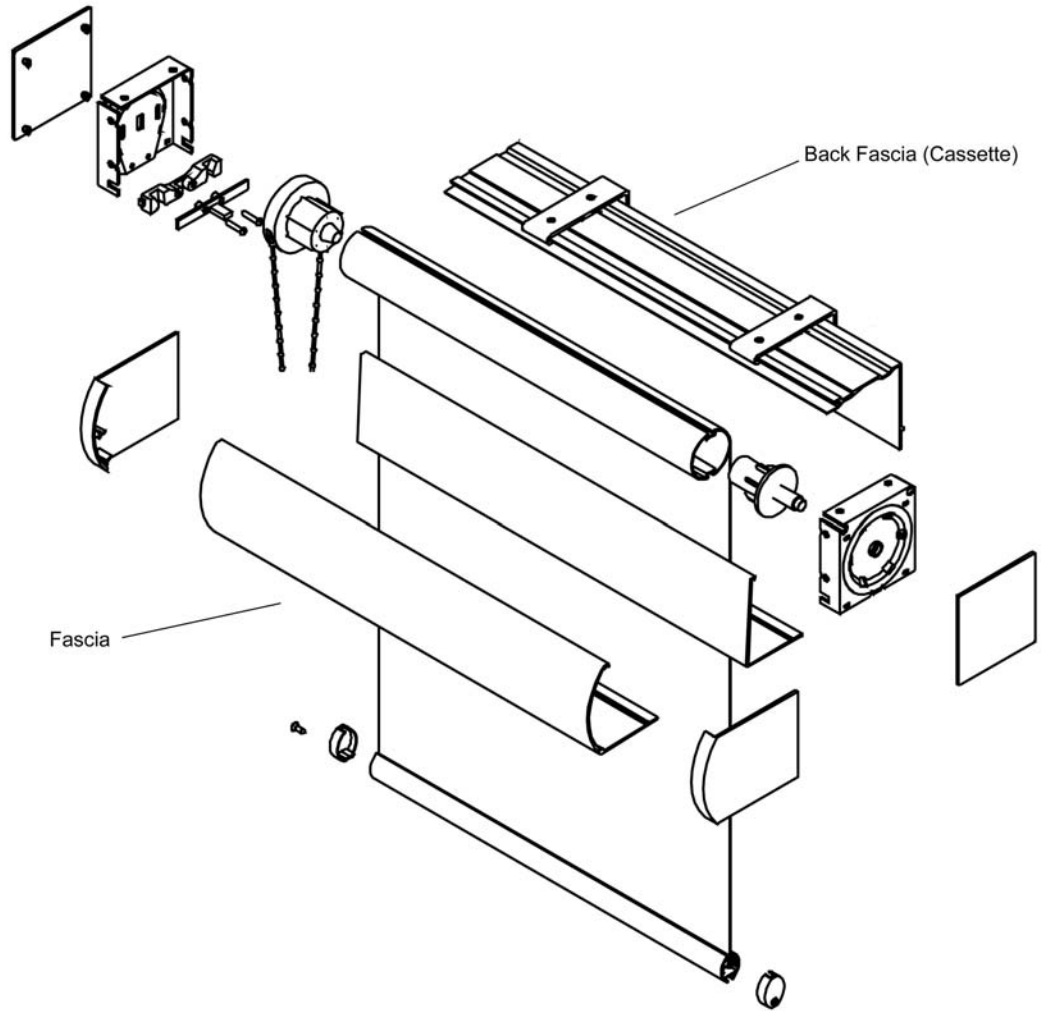

Product Cut Sheet: Chain Operated Clutch with Front & Back Fascia

Clutch Shade with 3" or 4" Front & Back Fascia Valance
- Available with either Square or Round Front Fascia

Fascia Chain Guide Installation

Fascia End Cap Installation

Product Cut Sheet: Chain Operated Clutch with Front & Back Fascia

Square Fascia Valance

Round Fascia Valance

Square Front Fascia with optional Back Fascia – Profile Detail

Round Front Fascia with optional Back Fascia – Profile Detail