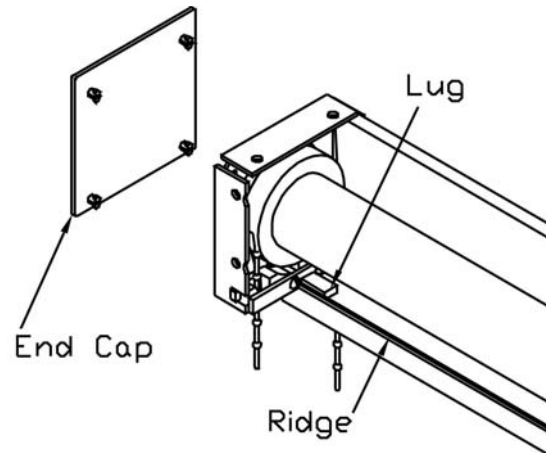

Product Cut Sheet: Chain Operated Clutch with Front & Back Fascia

Clutch Shade with 3" or 4" Front & Back Fascia Valance
- Available with either Square or Round Front Fascia

Fascia Chain Guide Installation

Fascia End Cap Installation

Product Cut Sheet: Chain Operated Clutch with Front & Back Fascia

Square Fascia Valance

Round Fascia Valance

Square Front Fascia with optional Back Fascia – Profile Detail

Round Front Fascia with optional Back Fascia – Profile Detail