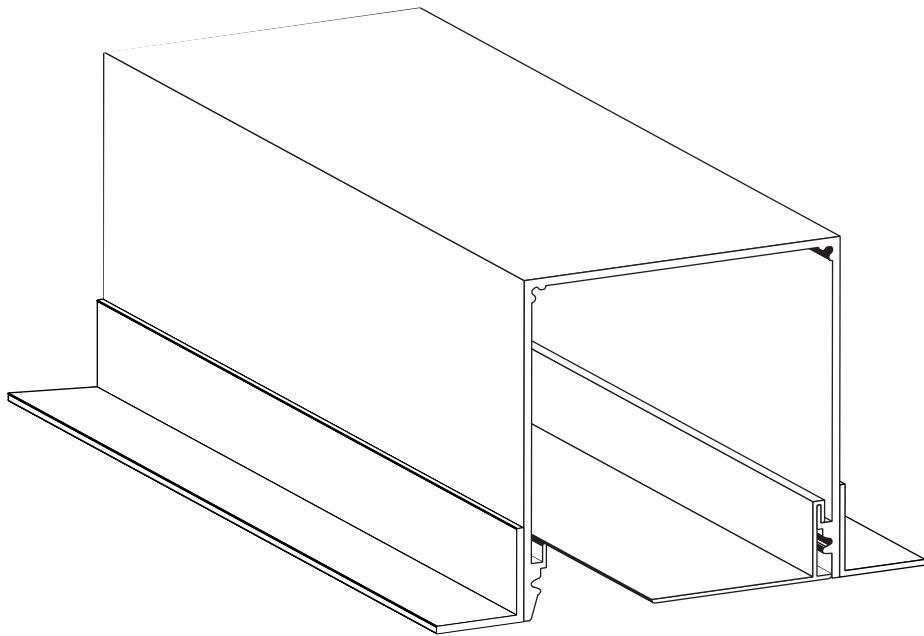

SolarShadingSystems®

automating natural light

5143 POCKET
including 3" closure