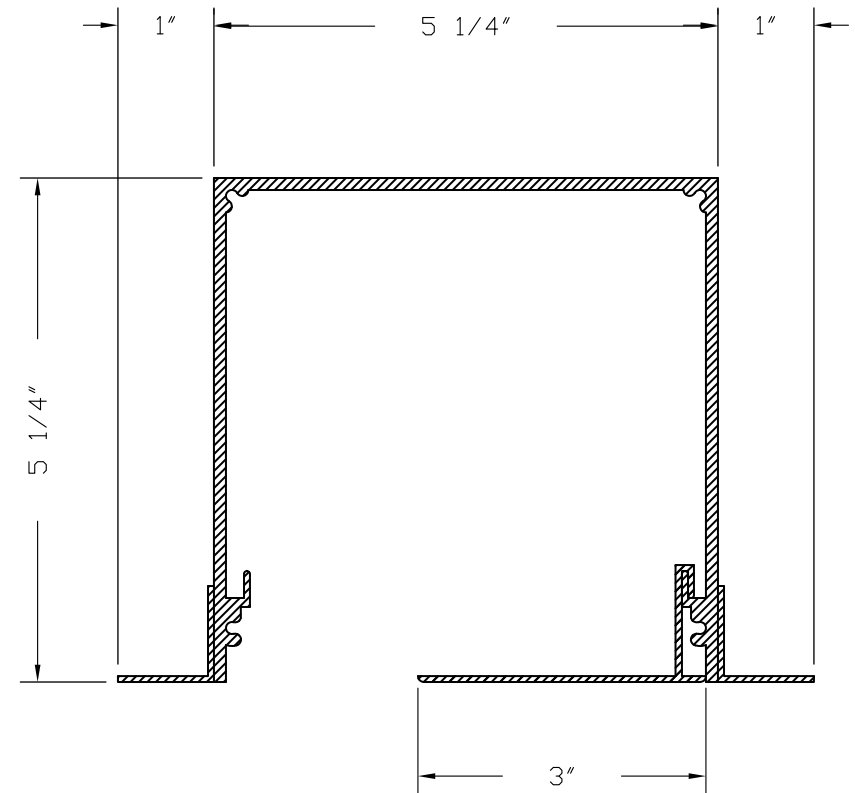

SolarShadingSystems®

automating natural light

5143 POCKET
including 3" closure