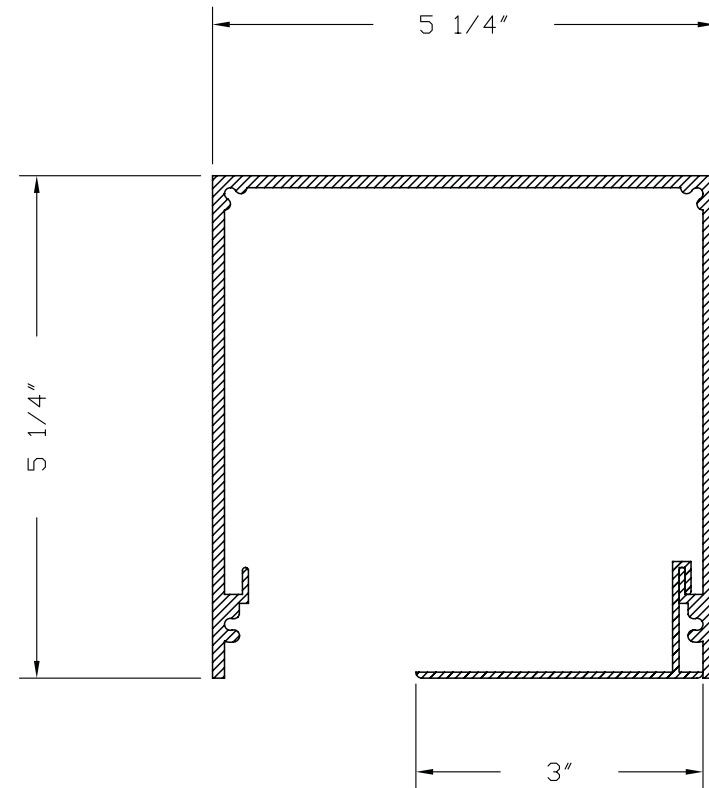

SolarShadingSystems®

automating natural light

5123 POCKET (no tile support)
including 3" closure